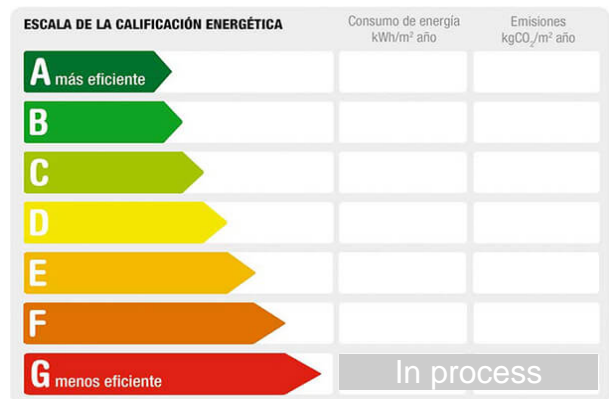

Sqm built: 160	Floor: scaffold	Living area: 150
Hot water: individual	Sqm terrace: 20	Terraces: 1
Fuel: butane	Bedrooms: 3	Orientation: west
Bathrooms: 3	Toilets: 1	Cupboards: 3

Description:

Estupenda vivienda en Cabo de Palos, cerca de la playa, en alquiler de temporada, por semanas, fin de semana y para el verano, totalmente equipada con tres dormitorios y baño incorporado a cada dormitorio, con chimenea, wifi, equipo de musica, tv y todo lo necesario para pasar unas agradables vacaciones en familia.